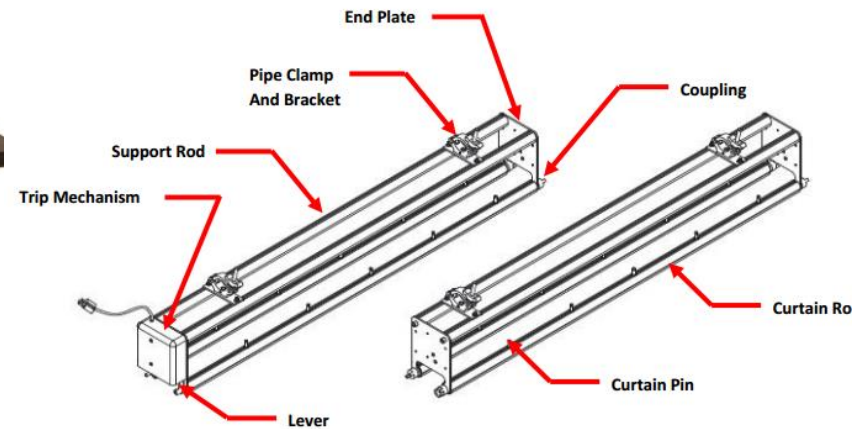

Kabuki Self Standing Apparatus

(4) Corner Box Truss with 1 ½ black pipe top. Kabuki will clamp to the truss top and then we'll add an additional pipe crossbar with an 18" valance to hide the mechanism

Kabuki units 5 ft shown.
Link together up to 30ft

www.eventdraperental.com

Kabuki Self Standing Apparatus

Truss Dressing

Truss Uprights
wrapped with
cover

Valance 18" to cover
horizontal support and
Kabuki mechanism

Optional Top / Roof Cap 10x10

Design & Props are Copyright
Modesto . Monterey . Napa
LA . San Francisco
844-560-7337