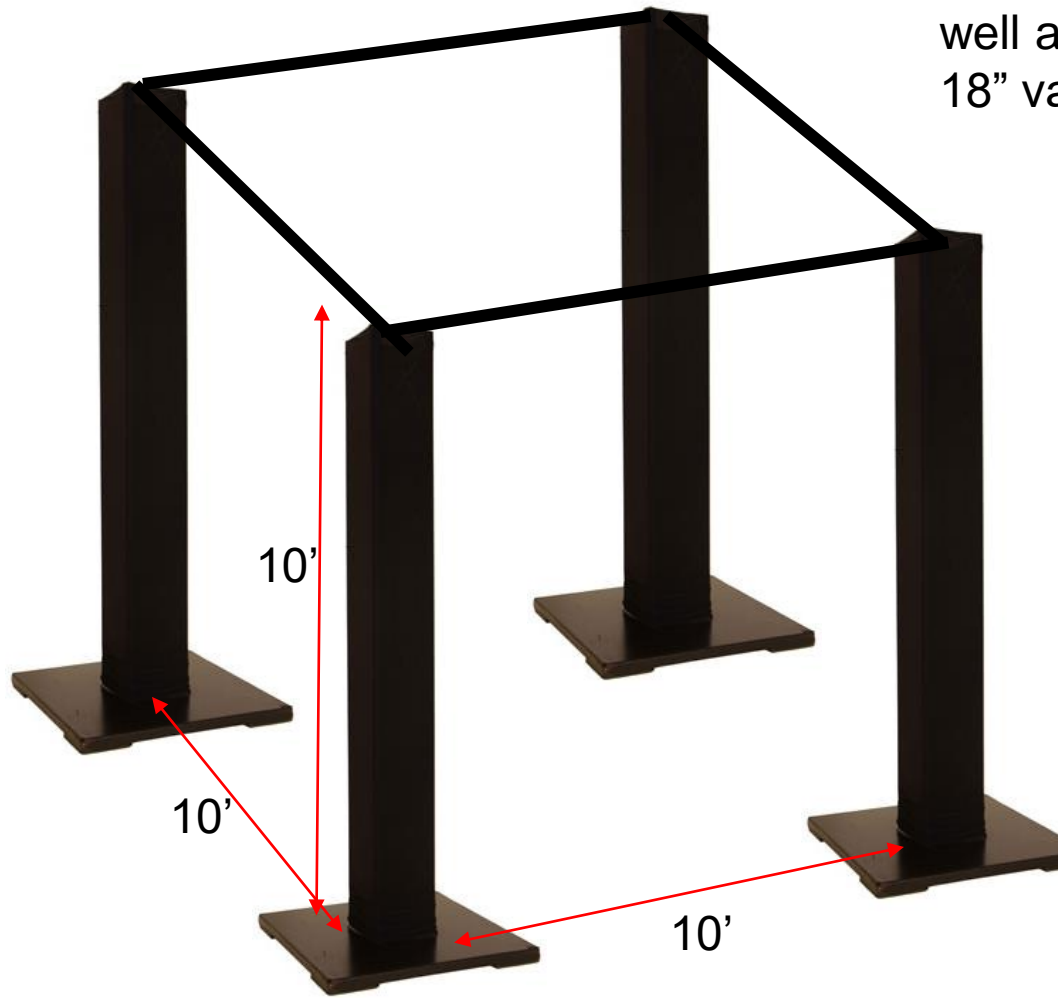

Kabuki Self Standing Apparatus

(4) Corner Box Truss with 1 ½ black pipe top. Kabuki will clamp to the truss top and then we'll add an additional pipe crossbar with an 18" valance to hide the mechanism

Kabuki units 5 ft shown.
Link together up to 30ft

www.eventdraperental.com

Kabuki Self Standing Apparatus

Truss Dressing

Truss Uprights
wrapped with
cover

Valance 18" to cover
horizontal support and
Kabuki mechanism

Optional Top / Roof Cap 10x10

Design & Props are Copyright
Modesto . Monterey . Napa
LA . San Francisco
844-560-7337